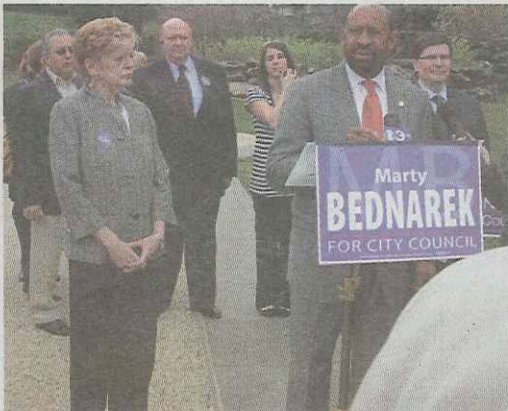

JUDGE PAUL
PANEPINTO
REPUBLICAN FOR R #3
COMMONWEALTH COURSE
www.JudgePanepinto.com

Vol. XIII. No. 16 (Issue 586)

"The good things we do must be made a part of the public record"

Value 50¢

April 21, 2011

The 6th District:

Nutter
Bednarek
Dougherty
Henon

MAYOR Michael Nutter joins 6th Council District race by endorsing Martin Bednarek in front of Rocky Balboa statue as Bednarek and retiring 6th Dist. Councilwoman Joan Krajewski looks on. Analysis on Page 2